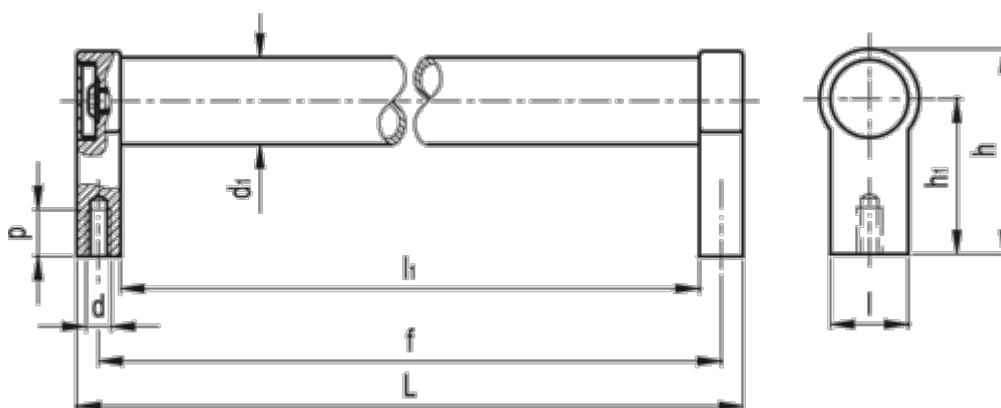

Data Sheet

Article number: 20569280300

Description: E+G Tubular handle GN333.1-28-300-A-EL
A Mounting from back

Measures

$d = M8$

$d_1 = 28$

$f = 300$

$h = 66$

$h_1 = 50$

$L = 314$

$l_1 = 286$

$p = 14$